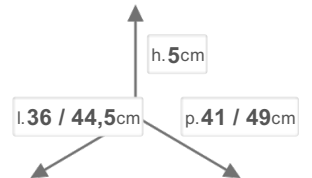

## DIMENSIONS

## PACKAGING

 PALLET PIECES  
**48**

 PALLET SIZE  
**85x120x210**

 PALLET GROSS WEIGHT  
**264**

PACKING PIECES  
**20**